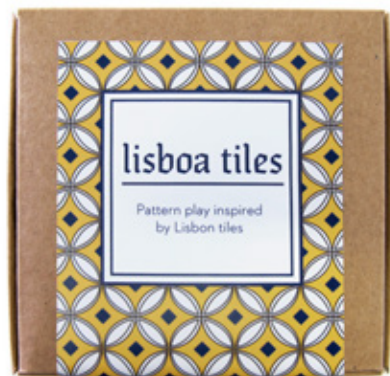

Change purse
in Palmetto,
pine nut

Flying birds
birchply
decorations

Get the look

Have fun exploring pattern & repeats as you arrange, shuffle & re-order our Lisbon-inspired tile cards.

Lisboa tile packs
Tile cards: 70x70mm