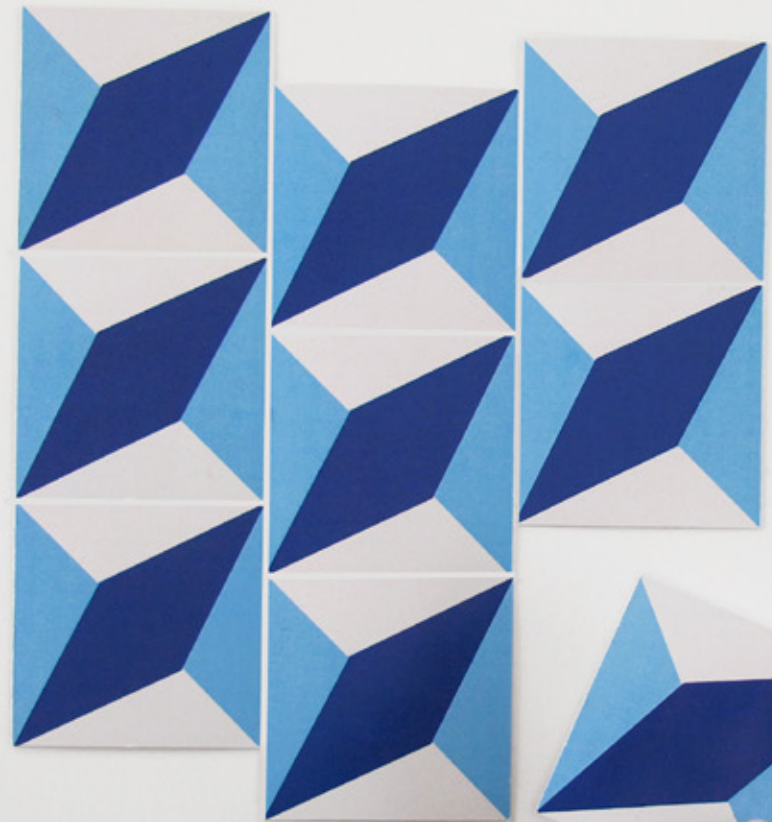

Change purse
in Palmetto,
pine nut

Flying birds
birchply
decorations

Get the look

Have fun exploring pattern & repeats as you arrange, shuffle & re-order our Lisbon-inspired tile cards.

Lisboa tile packs
Tile cards: 70x70mm